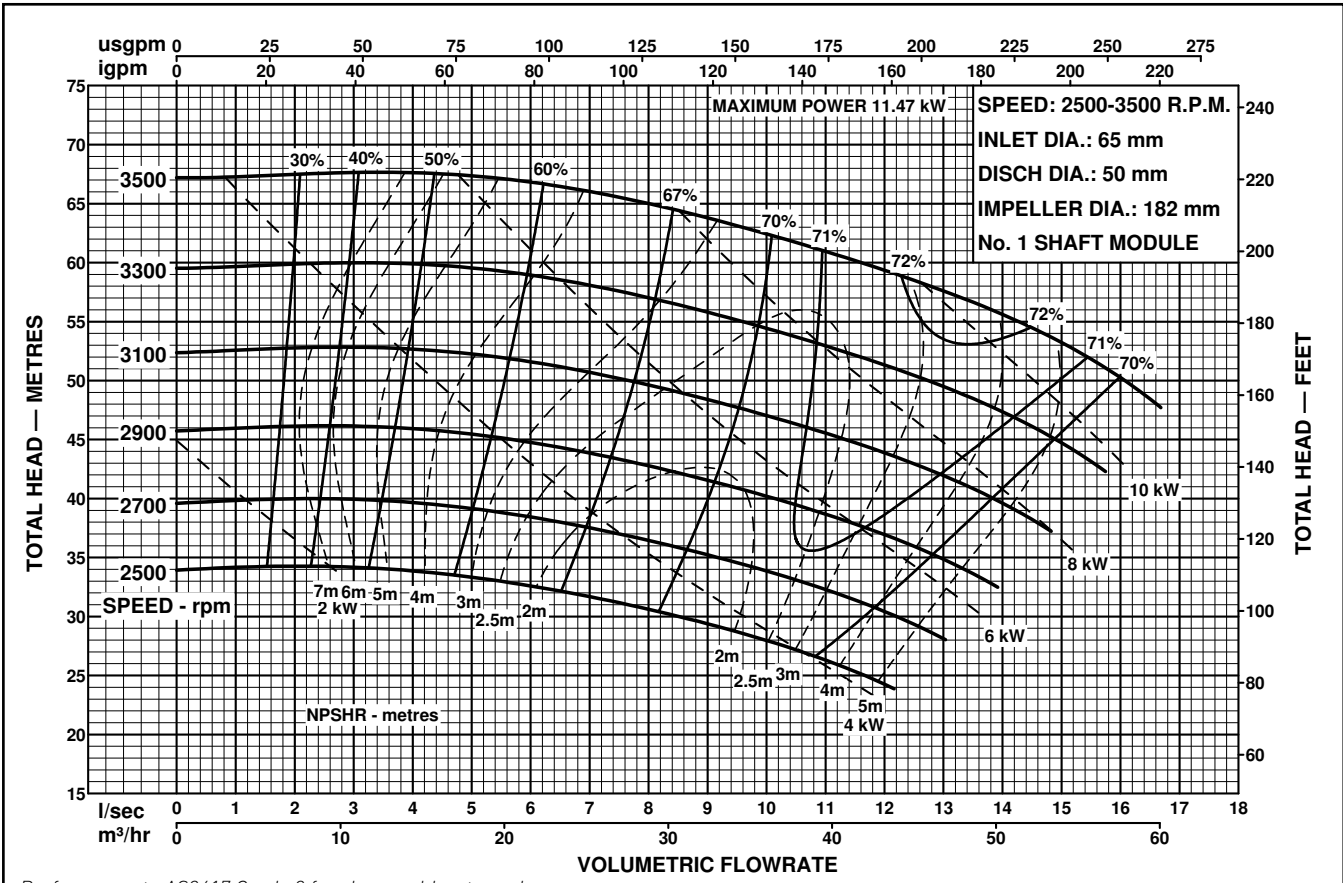

MODEL
65x50-160

ISO2858
END SUCTION PUMPS
50Hz PERFORMANCE

Southern Cross
CENTRIFUGAL PUMP PERFORMANCE DATA

Performance to AS2417 Grade 2 for clean, cold water only.

Performance to AS2417 Grade 2 for clean, cold water only.