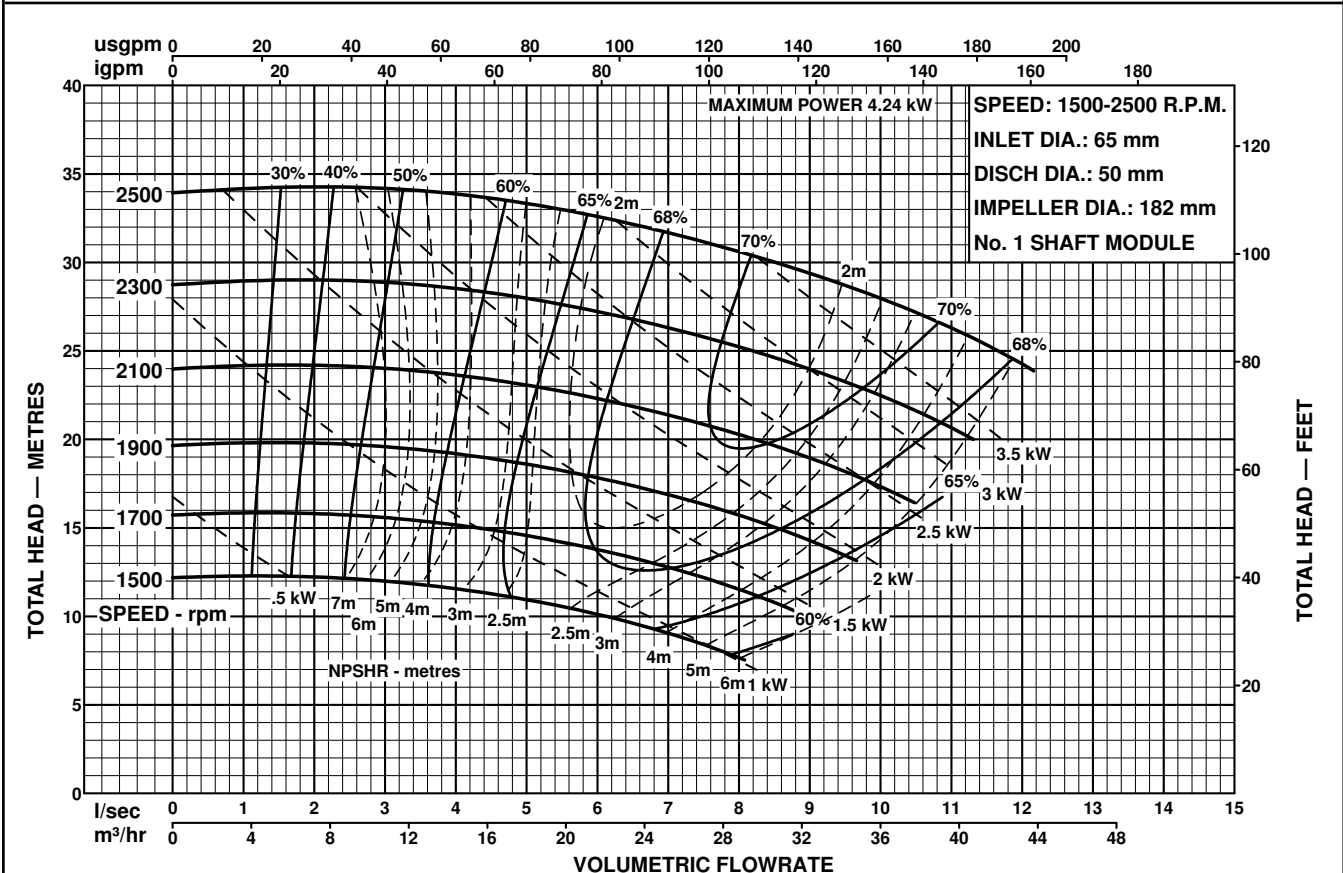

MODEL
65x50-160

ISO2858
END SUCTION PUMPS
50Hz PERFORMANCE

Southern Cross
CENTRIFUGAL PUMP PERFORMANCE DATA

Performance to AS2417 Grade 2 for clean, cold water only.

Performance to AS2417 Grade 2 for clean, cold water only.